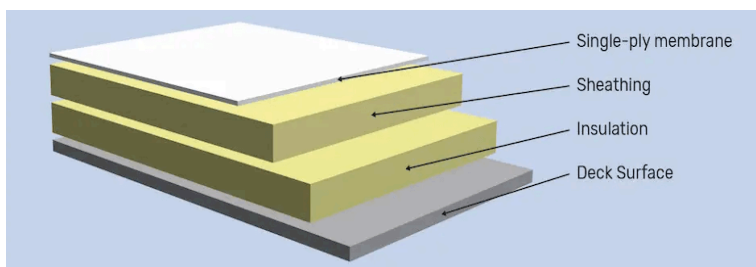

“The 238T Seam”

The 238T Seam is the premier solution to metal-over-metal roof recovery, combining pleasing aesthetics with no exposed fasteners, continuous length panels from eave to ridge with no splices, ability to replace individual panels after install, efficient cost savings in labor due to streamlined installation process, improved building efficiency with addition of foam under system, and expected service life of 60+ years!

Features

- Coverage Width – up to 24"
- Minimum Slope – 1/2:12
- Panel Attachment -Hidden Fastening System
- Gauge - 24 / 22 (optional)
- Insulation Under panel adding R-value
- Coatings - Galvalume Plus®, Kynar 500
- T-Seam with butyl sealant
- Seam Height – 2 3/8"

“The PVC Single-Ply”

The Single-Ply is another economical roof recover system, with a 40-45 year expected service life. The system lays insulation over the existing roof system, without the need for old roof removal, keeping your facility running during installation..

Features

- Coverage Width 120”
- Insulation -2”-6”
- Minimum Slope - 1/2:12
- Roof Board – Multiple options
- Thickness- 50mil-80mil
- Finishes - Smooth (standard)
- Color – White

www.themetalroofco.com