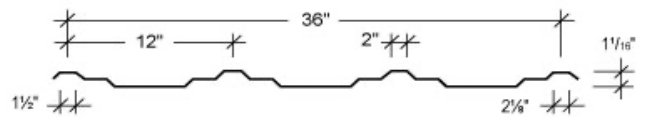

Features

- Coverage Width - 36"
- Minimum Slope - 1/2:12
- Panel Attachment - Exposed Fastening System
- Gauge - 29 (standard); 26
- Finishes - Smooth (standard)
- Coatings - Galvalume Plus®, Signature® 200
- Rib Spacing - 12" on center
- Rib Height - 1-1/16"